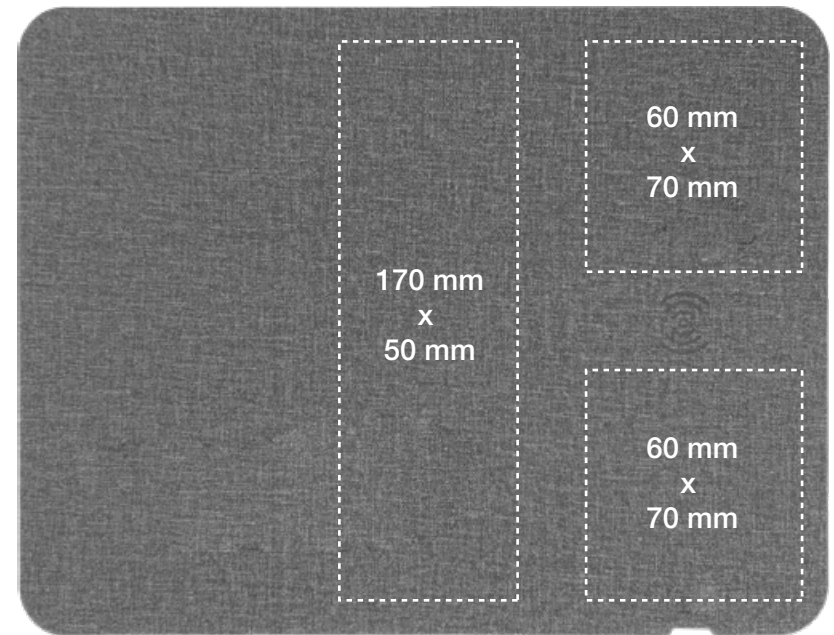

GS-40 (JU-WCM1-GY)

Dimensions

Printing Position

Screen Printing

UV Printing

GS-40 (WDS7)
Dimensions

Printing Position

Laser Marking