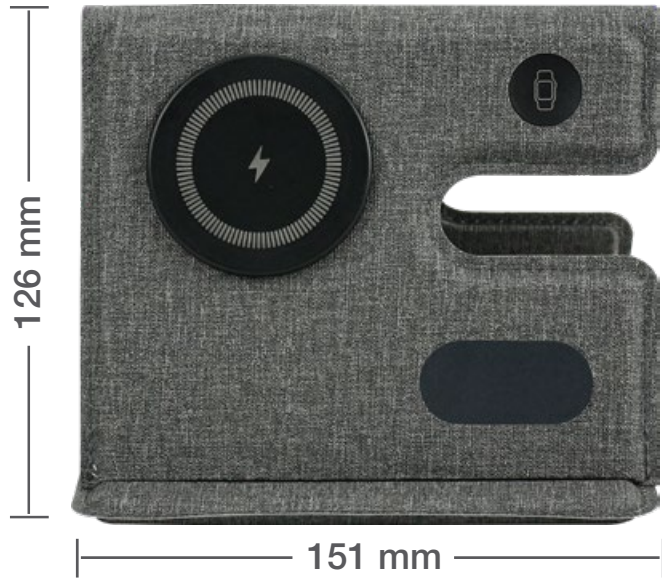

GS-40 (JU-WCM1-GY)

Dimensions

Printing Position

Screen Printing

UV Printing

GS-40 (WDS7)
Dimensions

Printing Position

Laser Marking