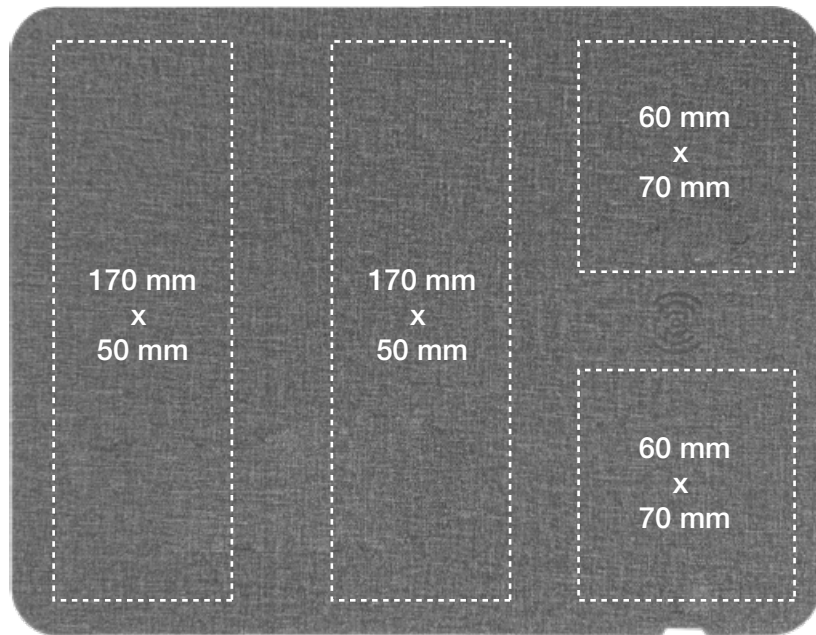

GS-40 (JU-WCM1-GY)

Dimensions

Printing Position

Screen Printing

UV Printing

GS-40 (WDS7)
Dimensions

Printing Position

Laser Marking